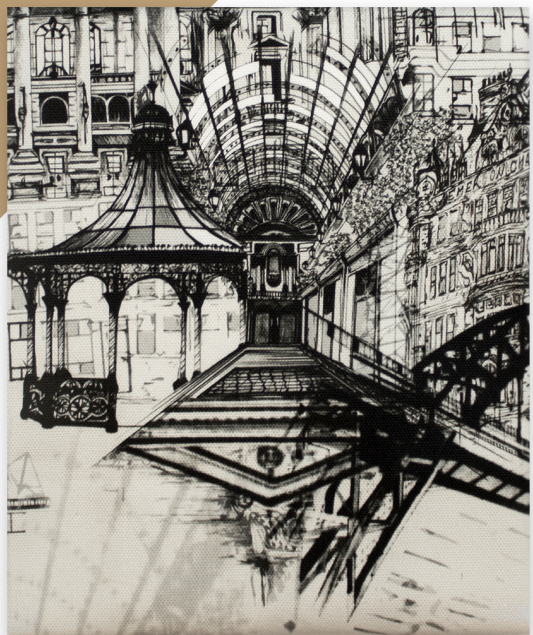

Newcastle Bone China Mug | BCMNCL

Newcastle Wash Bag | WBNCLG

Newcastle Coaster Set (4) | CONCL

Newcastle Tote Bag | TBNCL

Newcastle Cushion & Polyester Inner | CUSHNCLG

This design includes 12 unique illustrations from around Newcastle Upon Tyne - The Tyne Bridge, Central Arcade, Emmerson Chambers, Angel of the North Leazes Park Bandstand, Theatre Royal, Various Quayside Architecture, St James' Park Detailing, St. Nicholas Cathedral, Monument Mall, Central Station Ceiling

# NEWCASTLE UPON TYNE RANGE

Newcastle Placemat | PMNCL

Rhianne's Newcastle Upon Tyne art print includes some of the very best architecture & iconic structures from within this beautiful city. Each illustration has been individually hand drawn by Rhianne & tastfully manipulated into a stylised structure to give it's complex & detailed quality.